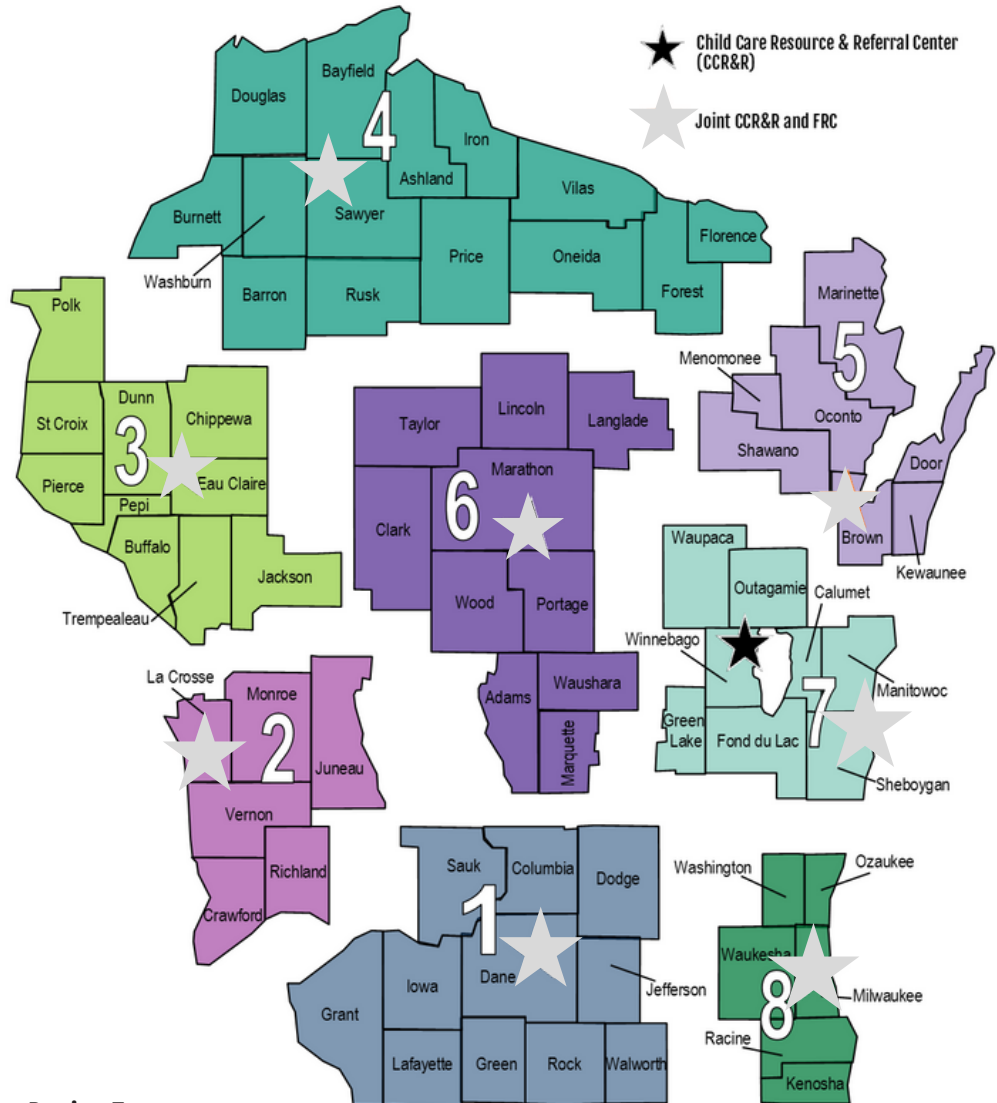

Region 6

Childcaring, Inc.
Mosinee, WI
1 (800) 628.8534
www.childcaring.org

Region 7

Hub: Child Care Resource & Referral
Kimberly, WI - www.fcrnew.org
1 (800) 738.8899
Family Connections, Inc. Sheboygan, WI
1 (800) 322.2046
www.familyconnectionscc.org

Region 8

4C For Children
1 (800) 749.5437 Milwaukee, WI
Toll Free: 833-750-4CFC
www.4cfc.org