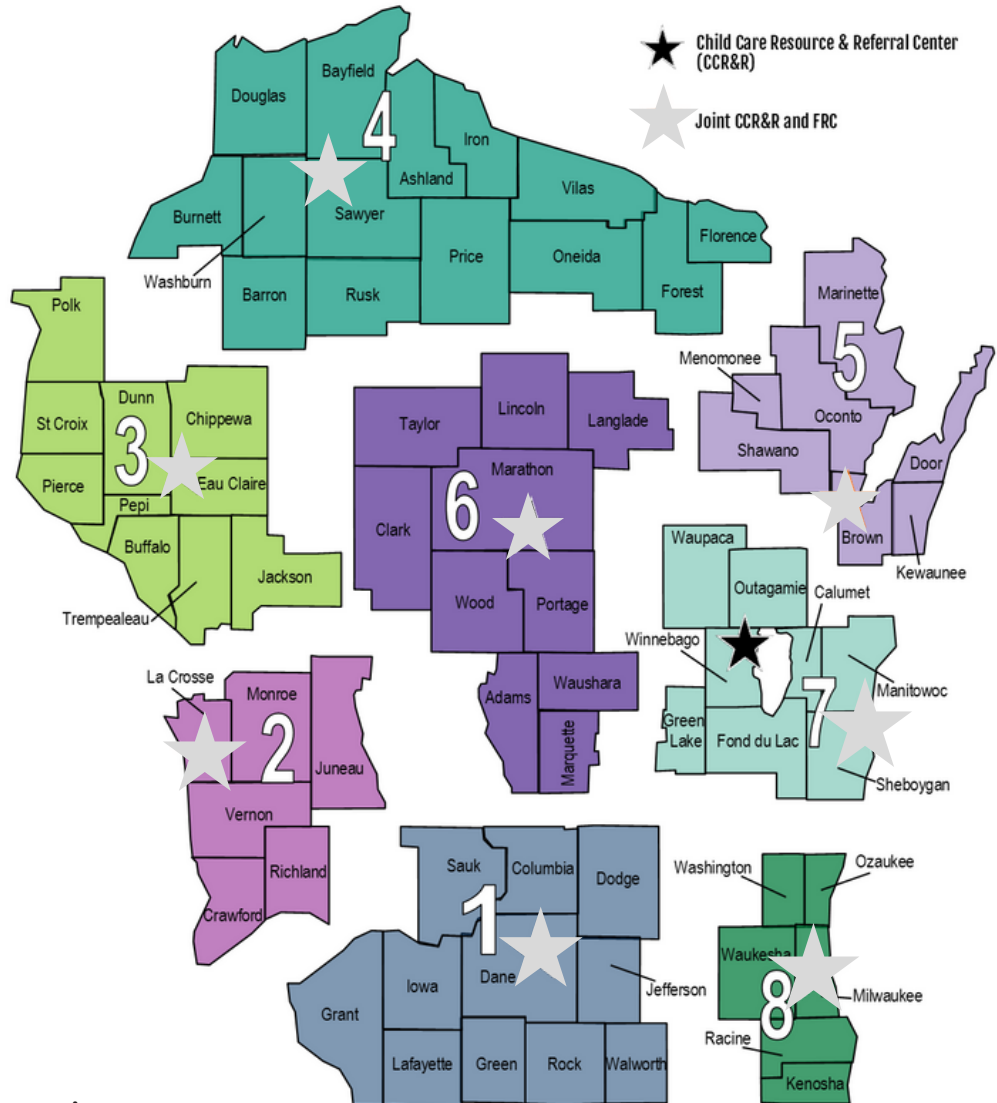

Supporting Families Together Association

Child Care Resource & Referral Agency Service Delivery Areas

Region 1

4-C
 Madison, WI
 1 (800) 750.5437
 www.4-c.org
 Also serving the Ho-Chunk Nation

Region 2

The Parenting Place
 La Crosse, WI
 1 (800) 873.1768
 www.theparentingplace.net

Region 3

Child Care Partnership
 Resource & Referral Center
 Eau Claire, WI
 1 (800) 782.1880
 www.childcarepartnership.org
 Also serving the Ho-Chunk Nation

Region 4

Northwest
 Connection Family
 Resources
 Hayward, WI
 1 (800) 733.KIDS
 www.wisconsinchild.org
 Also serving the Bad River, Forest County
 Potawatomi, Lac Courte Oreilles, Lac du
 Flambeau, Red Cliff, Sokaogon and St.
 Croix Tribes

Region 5

Family & Childcare
 Resources of N.E.W.
 Green Bay, WI
 1 (800) 738.8899
 www.fcrnew.org
 Also serving the Menominee and
 Stockbridge Munsee Tribes and the
 Oneida Nation

Region 6

Childcaring, Inc.
 Mosinee, WI
 1 (800) 628.8534
 www.childcaring.org

Region 4

Ashland, Barron, Bayfield, Burnett, Douglas, Florence, Forest, Iron, Oneida, Price, Rusk, Sawyer, Vilas, Washburn and The Bad River, Forest County Potawatomi, Lac Courte Oreilles, Lac du Flambeau, Red Cliff, Sokaogon and St. Croix Tribes