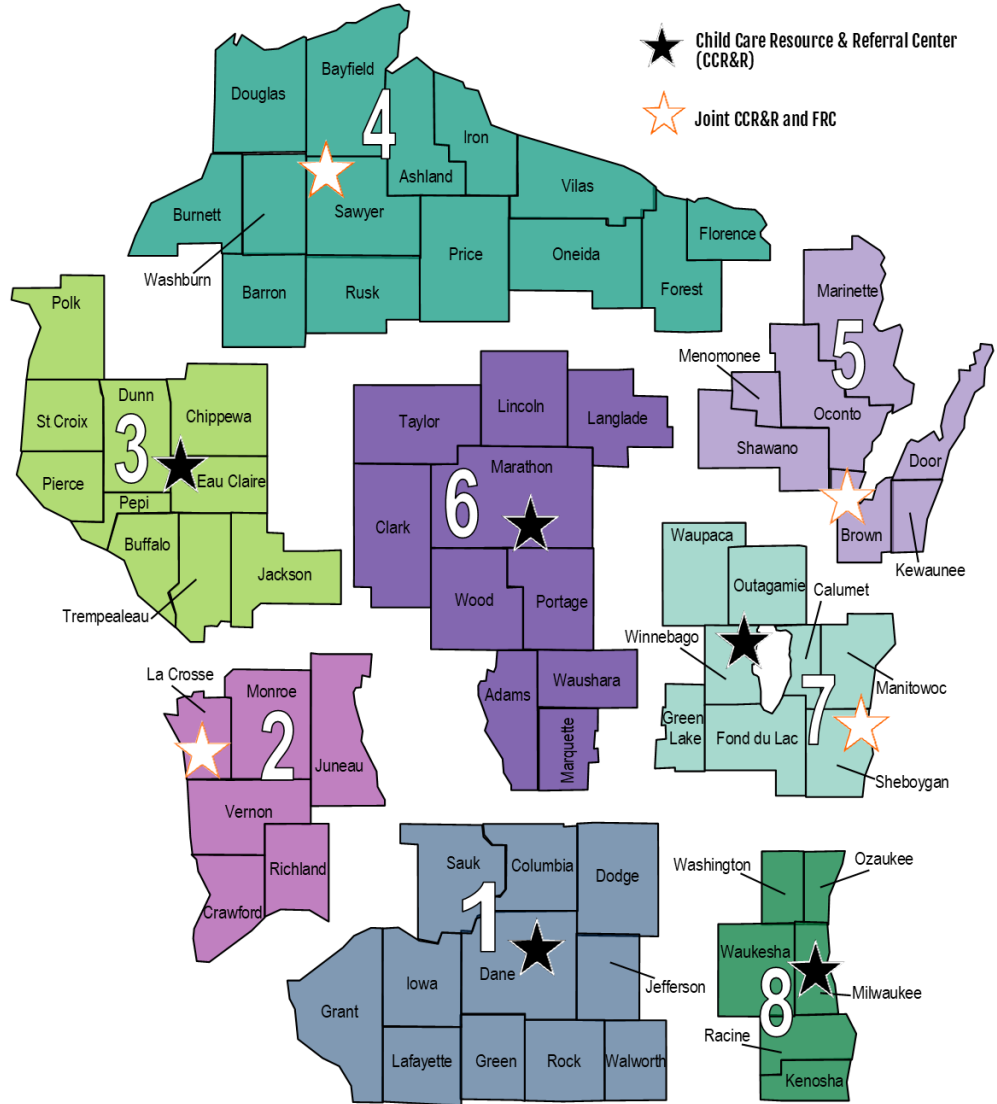

Supporting Families Together Association

Child Care Resource & Referral Agency Service Delivery Areas

Region 1

4-C
 Madison, WI
 1 (800) 750.5437
 www.4-c.org
 Also serving the Ho-Chunk Nation

Region 2

The Parenting Place
 La Crosse, WI
 1 (800) 873.1768
 www.theparentingplace.net

Region 3

Child Care Partnership Resource & Referral Center
 Eau Claire, WI
 1 (800) 782.1880
 www.childcarepartnership.org
 Also serving the Ho-Chunk Nation

Region 4

Northwest Connection Family Resources
 Hayward, WI
 1 (800) 733.KIDS
 www.wisconsinchild.org
 Also serving the Bad River, Forest County Potawatomi, Lac Courte Oreilles, Lac du Flambeau, Red Cliff, Sokaogon and St. Croix Tribes

Region 5

Family & Childcare Resources of N.E.W.
 Green Bay, WI
 1 (800) 738.8899
 www.fcnew.org
 Also serving the Menominee and Stockbridge Munsee Tribes and the Oneida Nation

Region 6

Childcaring, Inc.
 Mosinee, WI
 1 (800) 628.8534
 www.childcaring.org

Region 4

Ashland, Barron, Bayfield, Burnett, Douglas, Florence, Forest, Iron, Oneida, Price, Rusk, Sawyer, Vilas, Washburn and The Bad River, Forest County Potawatomi, Lac Courte Oreilles, Lac du Flambeau, Red Cliff, Sokaogon and St. Croix Tribes