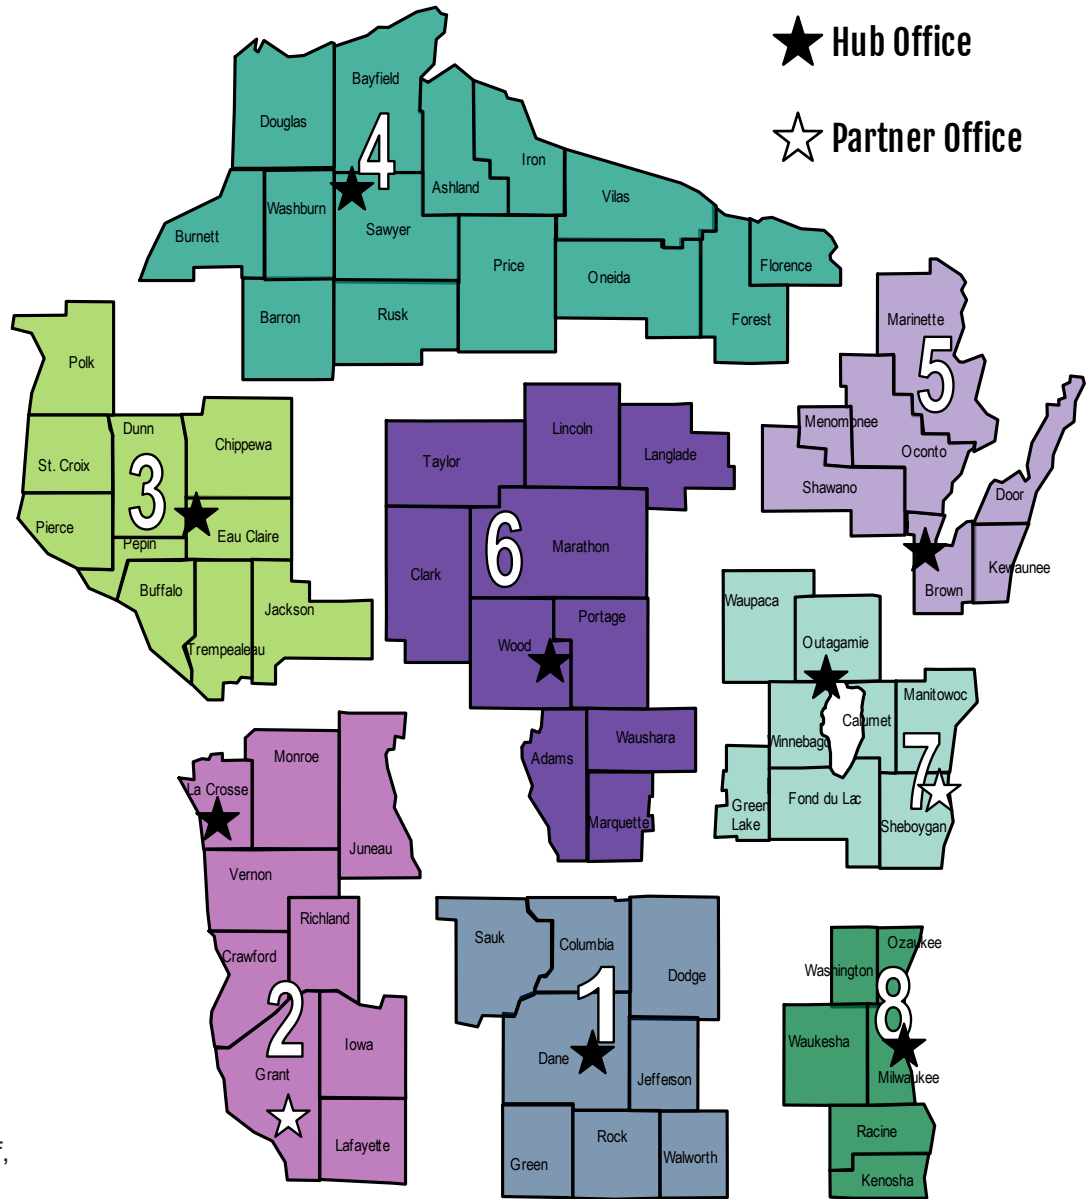

Region 8

4C for Children
1 (800) 300.5999
www.4c-forchildren.org
Milwaukee, WI

★ Hub Office
☆ Partner Office