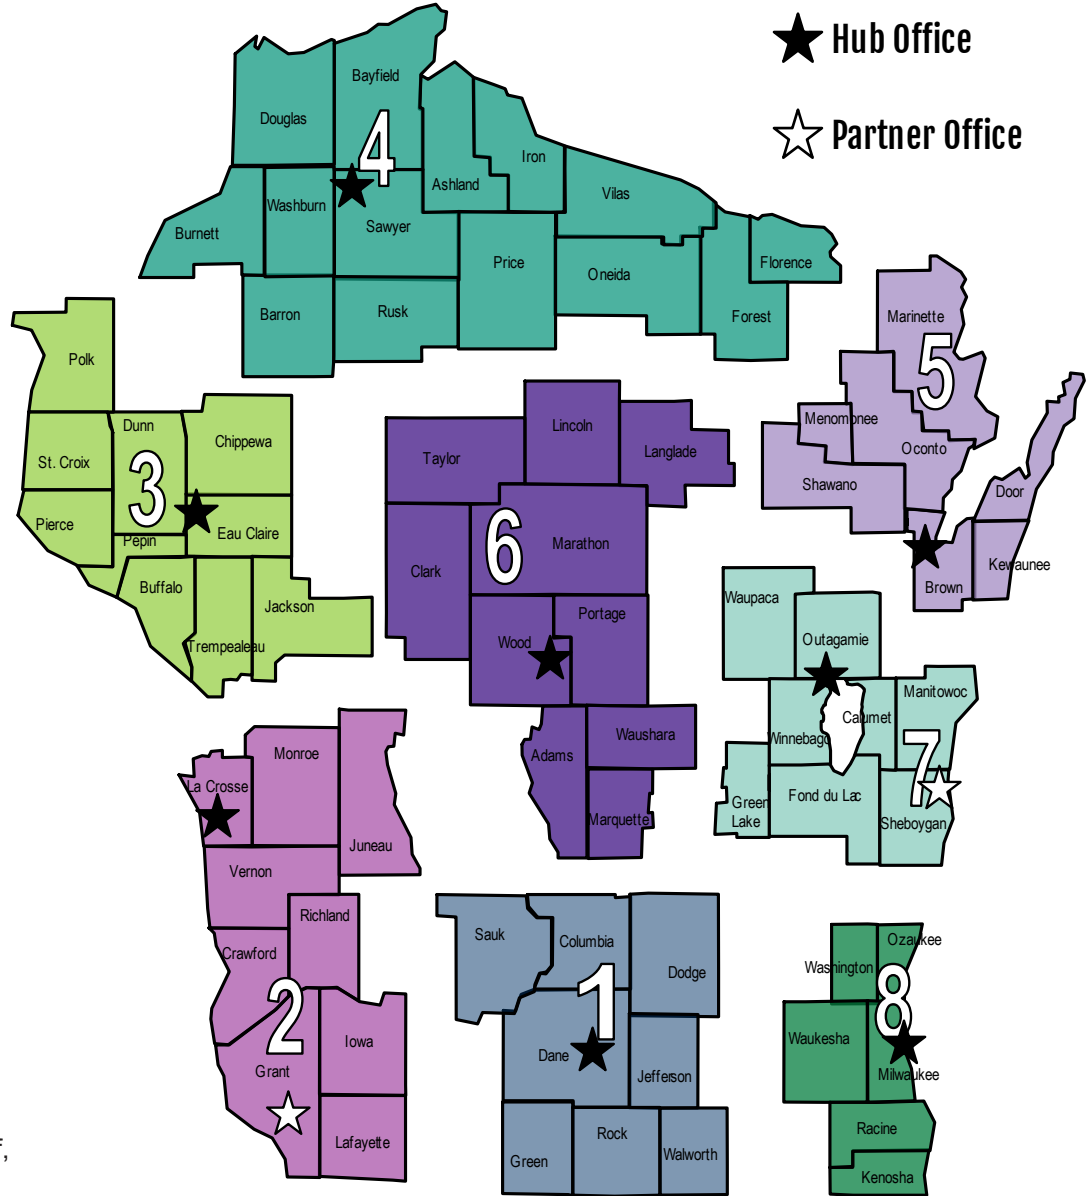

Region 8

4C for Children
1 (800) 300.5999
www.4c-forchildren.org
Milwaukee, WI

★ Hub Office
☆ Partner Office