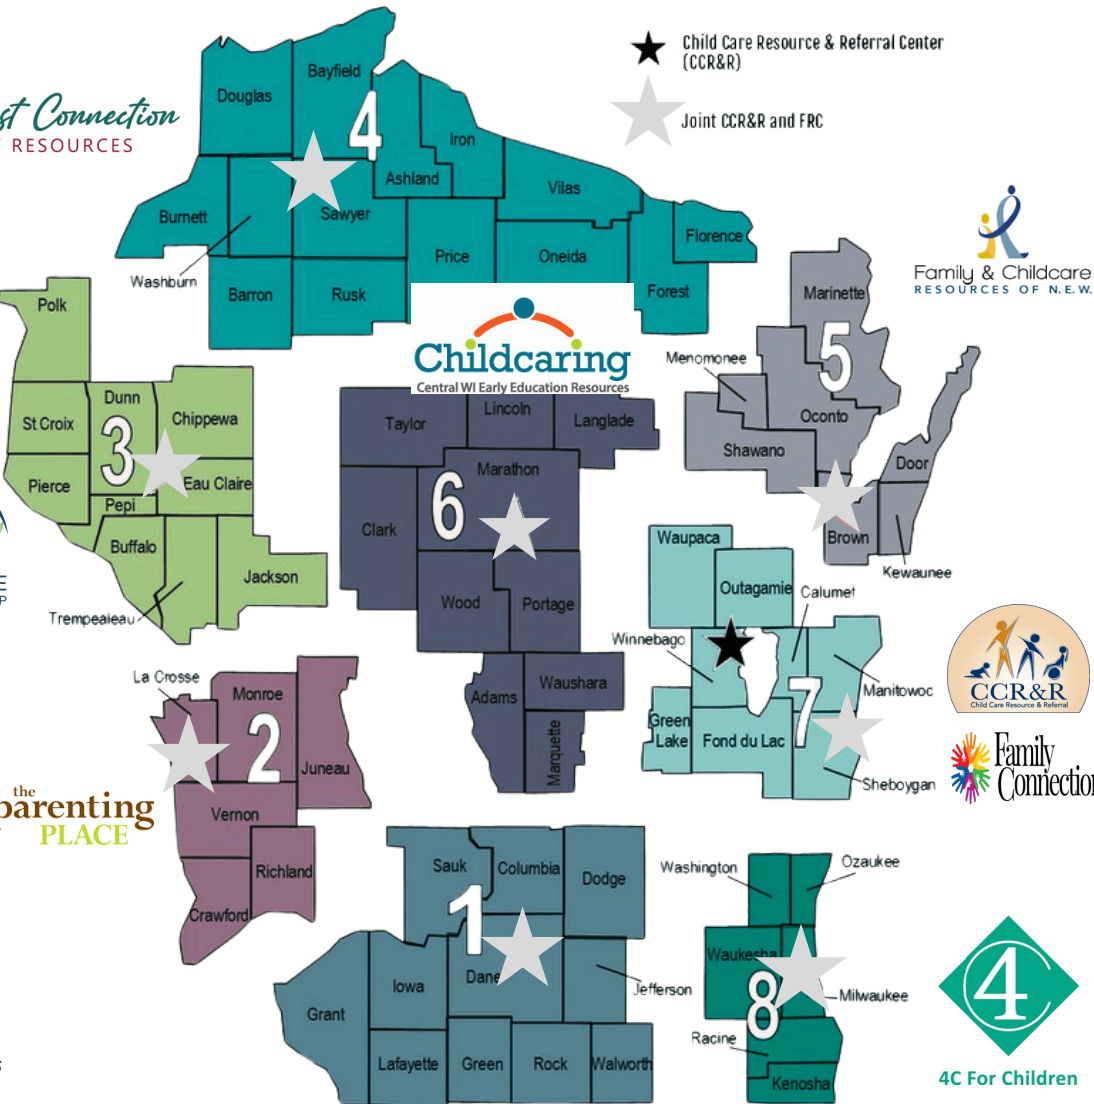

Region 4

Northwest Connection Family Resources

Hayward, WI
 1 (800) 733.KIDS
 www.wisconsinchild.org
 Also serving the Bad River, Forest County Potawatomi, Lac Courte Oreilles, Lac du Flambeau, Red Cliff, Sokaogon and St. Croix Tribes

Region 5

Family & Childcare Resources of N.E.W.

Green Bay, WI
 1(800) 738.8899
 www.fcrnew.org
 Also serving the Menominee and Stockbridge Munsee Tribes and the Oneida Nation

Region 6

Childcaring, Inc.

Mosinee, WI
 1 (800) 628.8534
 www.childcaring.org

Region 7

Hub: **Child Care Resource & Referral**
 Kimberly, WI
 1 (800) 749-5437
 www.ccrfoxvalley.org

Family Connections, Inc.

Sheboygan, WI
 1 (800) 322.2046
 www.familyconnectionscc.org

Region 8

4C For Children

Region 4

Ashland, Barron, Bayfield, Burnett, Douglas, Florence, Forest, Iron, Oneida, Price, Rusk, Sawyer, Vilas, Washburn and The Bad River, Forest County Potawatomi, Lac Courte Oreilles, Lac du Flambeau, Red Cliff, Sokaogon and St. Croix Tribes