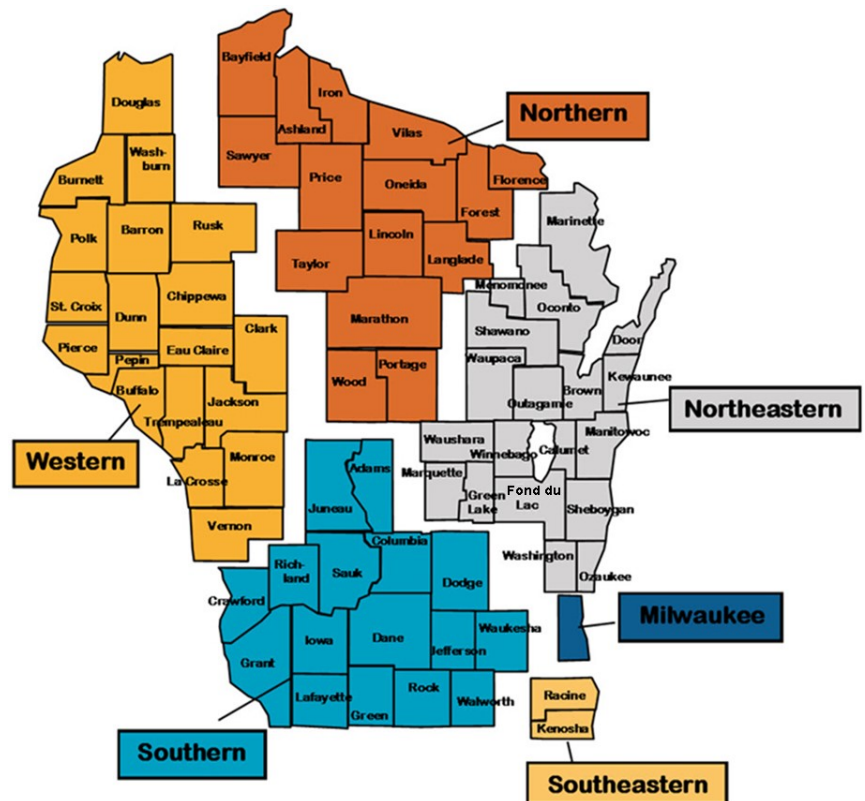

The Parenting Place

Counties: La Crosse, Monroe

Child Care Partnership Resource & Referral Center

Counties: Buffalo, Chippewa, Dunn, Eau Claire, Jackson, Pepin, Pierce, Polk, St. Croix, Trempealeau

Northwest Connection Family Resources

Counties: Barron, Burnett, Douglas, Rusk, Washburn & The Bad River, Forest County Potawatomi, Lac Court Oreilles, Lac du Flambeau, Red Cliff, Sokaogon and St. Croix Tribes.

Childcaring

Counties: Clark

Northern

Northwest Connection Family Resources

Counties: Ashland, Bayfield, Florence, Forest, Iron, Oneida, Price, Sawyer, Vilas & The Bad River, Forest County Potawatomi, Lac Court Oreilles, Lac du Flambeau, Red Cliff and Sokaogon Tribes.

Childcaring

Counties: Langlade, Lincoln, Marathon, Portage, Taylor, Wood

Northeastern

Family & Child Care Resources of N.E.W.

Counties: Brown, Door, Kewaunee, Marinette, Menominee, Oconto, Shawano, Menominee and Stockbridge Munsee Tribes, Oneida Nation